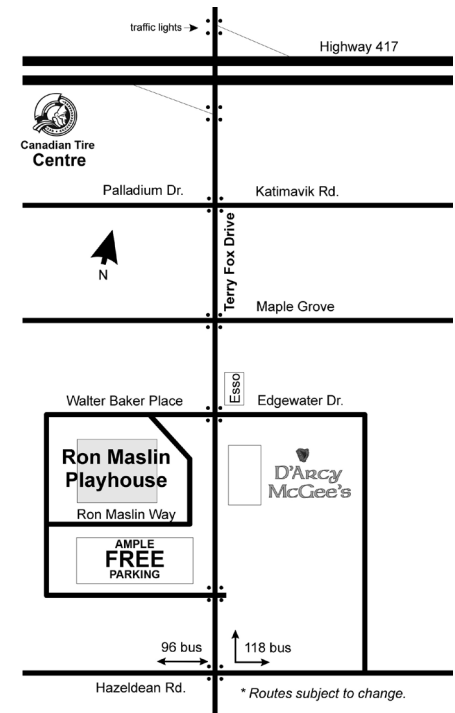

September 15-19 and 22-26, 2015

November 3-7 and 10-14, 2015

February 2-6 and 9-13, 2016

March 22-26 & March 29-April 2, 2016

May 10-14 and 17-21, 2016

Seating Plan

The Ron Maslin Playhouse

is a modern 350-seat theatre located at
1 Ron Maslin Way, Kanata, ON K2V 1A7
 just off Terry Fox Drive, south of highway 417

OC Transpo bus route 118 runs past the Playhouse. The Stittsville 96 route stops at Terry Fox and Hazeldean Road. Routes are subject to change at any time.

TICKET PRICES

Single ticket (1 play) \$20.⁰⁰
Season Subscription (5 plays) \$75.⁰⁰