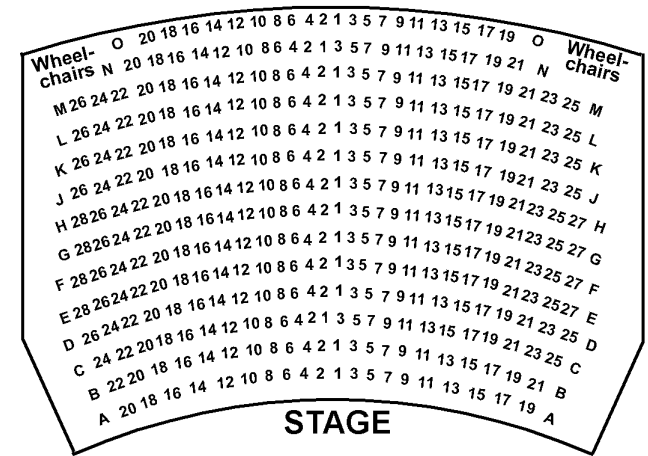

September 15-19 and 22-26, 2015

November 3-7 and 10-14, 2015

February 2-6 and 9-13, 2016

March 22-26 & March 29-April 2, 2016

May 10-14 and 17-21, 2016

Seating Plan

The Ron Maslin Playhouse

is a modern 350-seat theatre located at
1 Ron Maslin Way, Kanata, ON K2V 1A7
 just off Terry Fox Drive, south of highway 417

OC Transpo bus route 118 runs past the Playhouse. The Stittsville 96 route stops at Terry Fox and Hazeldean Road. Routes are subject to change at any time.

TICKET PRICES

Single ticket (1 play) \$20.⁰⁰
Season Subscription (5 plays) \$75.⁰⁰